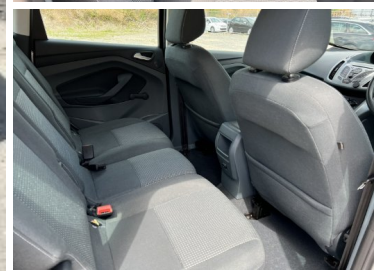

Junction 21 Motors

2013(63) Ford C-MAX 1.6 TDCi Zetec 5dr

£6,200

Engine: Diesel
Body: MPV
Gearbox: Manual
Capacity: 1560cc
Colour: Silver
Mileage: 66,140
CO²: 117g/km
MPG: 62.8mpg
Top Speed: 114mph
BHP: 114bhp
Insurance Grp: 16E

Junction 21 Motors
Unit 2 Rolstone Farm
West Rolstone road, Hewish
Weston-Super-Mare
North Somerset, BS24 6UU

16" ALLOYS	EASY FUEL CAPLESS REFUELLING SYSTEM
POWER STEERING	TRIP COMPUTER
DIESEL PARTICULATE FILTER	DAB RADIO/CD PLAYER
REMOTE AUDIO CONTROLS ON STEERING WHEEL	BODY COLOUR BUMPERS WITH BLACK RUBBING STRIP
BODY COLOUR DOOR HANDLES	BODY COLOUR DOOR MIRRORS WITH INTEGRAL INDICATORS
CHROME BELTLINE TRIM	CHROME FINISH ON UPPER DOOR LINE
ELECTRICALLY HEATED DOOR MIRRORS	FRONT FOG LIGHTS
QUICKCLEAR HEATED WINDSCREEN	INTERMITTENT REAR WASH/WIPE
4 SPOKE LEATHER STEERING WHEEL	12V ACCESSORY SOCKETS - FRONT AND REAR
AUXILIARY POWER SOCKET	AIR CONDITIONING
CLOTH SEAT TRIM	ALUMINIUM SCUFF PLATES
DRIVER SEAT LUMBAR ADJUSTMENT	CENTRE ARMREST WITH STORAGE BOX
FRONT/REAR COURTESY LIGHTS	COURTESY LIGHT IN LUGGAGE COMPARTMENT
ISOFIX CHILD SEAT	DRIVER'S SEAT MANUAL HEIGHT ADJUST
	FULLY ADJUSTABLE FRONT HEADRESTS
	LEATHER GEARNOB

Call:01934282860 | www.j21motors.co.uk